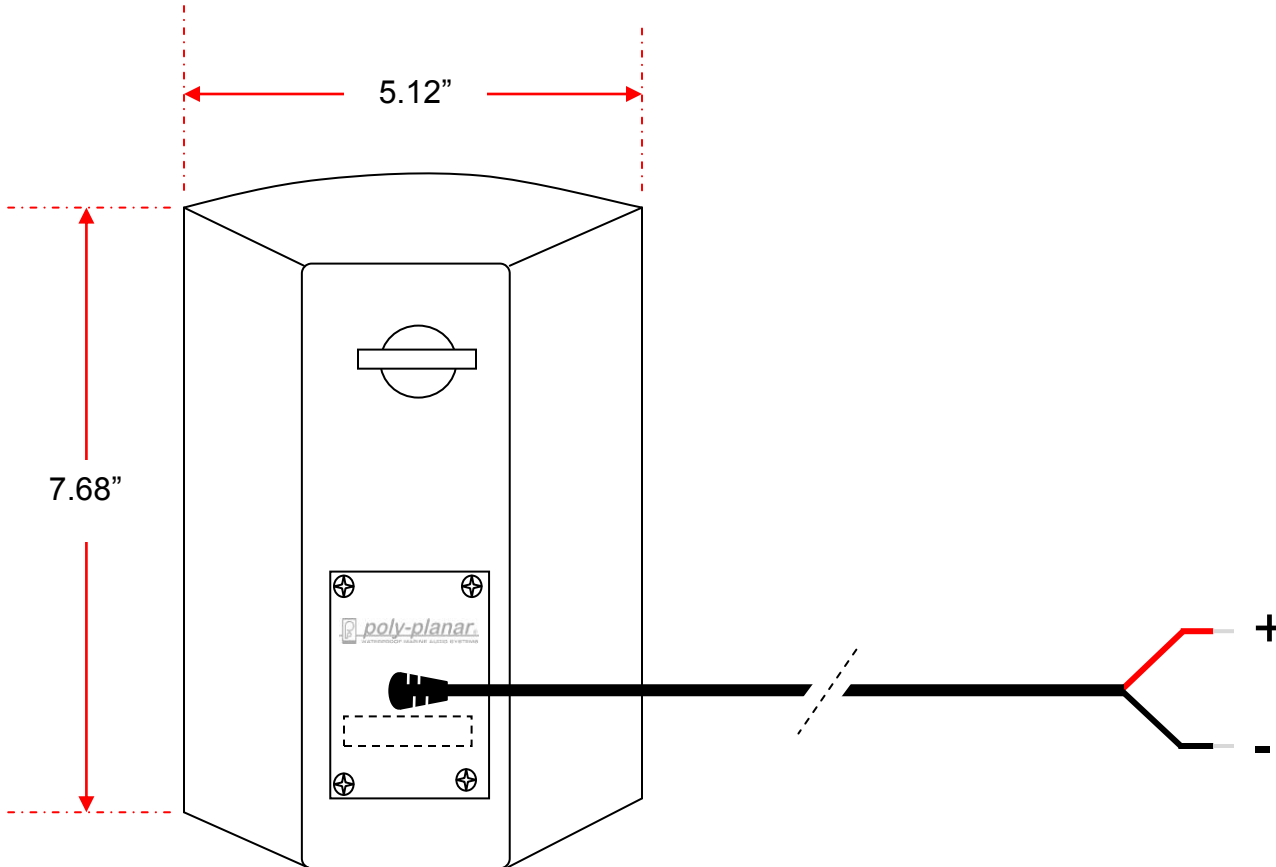

MA7500 Box Speaker Installation Guide

External Speaker Cable

- Length 3m (118")
- Ends stripped and tinned
- Strain Relieved
- Jacketed 2 conductor, 20AWG Tinned
- Suitable for outdoor use