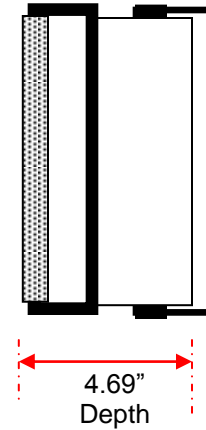

MA7500 Box Speaker Installation Guide

External Speaker Cable

- Length 3m (118")
- Ends stripped and tinned
- Strain Relieved
- Jacketed 2 conductor, 20AWG Tinned
- Suitable for outdoor use